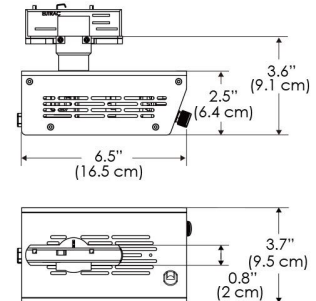

W500X-TEX

Legacy product