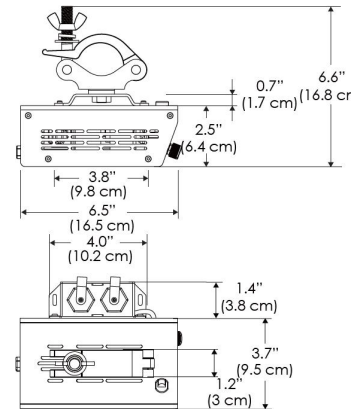

**MECHANICAL FIGURES**

**W500X-TOX/TON**

**PS**

**PSX**

**W500X-CLP**

**Mounting Bracket Dimensions ALL-CLP**

\*All -CLP configuration models come with standard DC cables of 6 inches and AC cables of 10 ft.

## PHOTOMETRIC DATA

AMZ

Distance		3' (~0.9 m)	5' (~1.5 m)	10' (~3.0 m)
@4000K	fc	276	145	36
	lux	2970	1556	378
@6500K	fc	276	145	36
	lux	2970	1556	378
Beam Diameter		∅ 5.1' (1.5m)	∅ 8.5' (2.6m)	∅ 16.9' (5.2m)