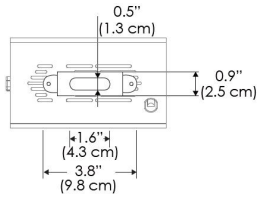

**MECHANICAL FIGURES**

**W500X-TOX/TON**

**PS**

**PSX**

**W500X-CLP**

**Mounting Bracket Dimensions ALL-CLP**

\*All -CLP configuration models come with standard DC cables of 6 inches and AC cables of 10 ft.

## PHOTOMETRIC DATA

AMZ

Distance		3' (~0.9 m)	5' (~1.5 m)	10' (~3.0 m)
@4000K	fc	276	145	36
	lux	2970	1556	378
@6500K	fc	276	145	36
	lux	2970	1556	378
Beam Diameter		∅ 5.1' (1.5m)	∅ 8.5' (2.6m)	∅ 16.9' (5.2m)