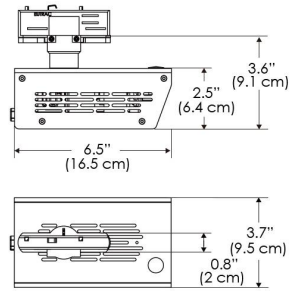

W500X-TEX

Legacy product