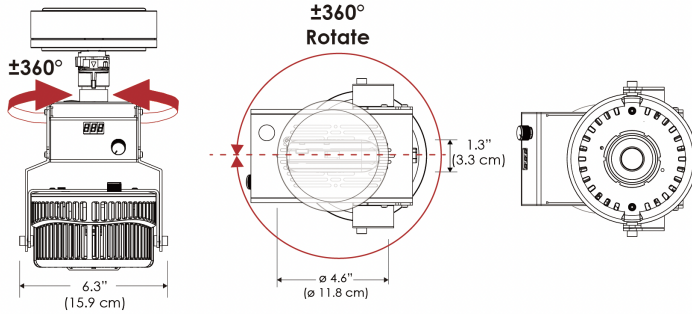

MECHANICAL FIGURES

W500X-MPT