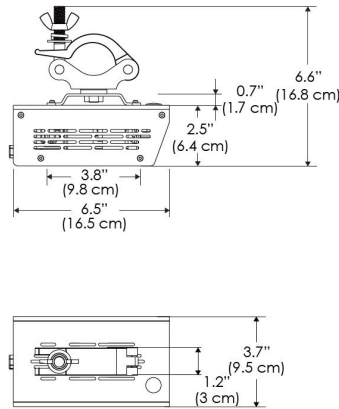

**MECHANICAL FIGURES**

**W500X-TOX/TON**

**PS**

**PSX**

**W500X-CLP**

**Mounting Bracket Dimensions ALL-CLP**

\*All -CLP configuration models come with standard DC cables of 6 inches and AC cables of 10 ft.

## PHOTOMETRIC DATA

AMZ

Distance		3' (~0.9 m)	5' (~1.5 m)	10' (~3.0 m)
@4000K	fc	276	145	36
	lux	2970	1556	378
@6500K	fc	276	145	36
	lux	2970	1556	378
Beam Diameter		∅ 5.1' (1.5m)	∅ 8.5' (2.6m)	∅ 16.9' (5.2m)

130°

Beam Angle : 130°

TB

Distance		3' (~0.9 m)	5' (~1.5 m)	10' (~3.0 m)
@10000K	fc	176	64	19
	lux	1891	680	203
@20000K	fc	111	40	13
	lux	1185	426	136
Beam Diameter		∅ 5.1' (1.5m)	∅ 8.5' (2.6m)	∅ 16.9' (5.2m)