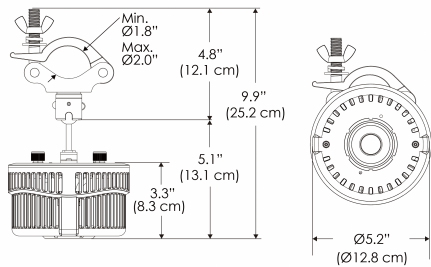

### SPECIFICATIONS

Beam Angle	130°
Spectrum Type	AMZ : Plant Flourish & Growth TB : Coral Health & Growth
Control	Intensity (0% - 100%), CCT
LED Source	DiCon Dense Matrix LED
Power Draw	175W max
AC Input Voltage	100 - 240V AC, 60Hz 100 - 277V AC (only CLP)
Cooling	Fan Cooled
Operating Temperature	32 - 104°F (0 - 40°C)
Fixture Weight	1.4lb (~0.6kg)
Power Supply Weight	1.6lb (~0.7kg)

**MECHANICAL FIGURES**

**W500X-TOX/TON**

**PS**

**PSX**

**W500X-CLP**

**Mounting Bracket Dimensions ALL-CLP**

\*All -CLP configuration models come with standard DC cables of 6 inches and AC cables of 10 ft.

## PHOTOMETRIC DATA

AMZ

Distance		3' (~0.9 m)	5' (~1.5 m)	10' (~3.0 m)
@4000K	fc	276	145	36
	lux	2970	1556	378
@6500K	fc	276	145	36
	lux	2970	1556	378
Beam Diameter		∅ 5.1' (1.5m)	∅ 8.5' (2.6m)	∅ 16.9' (5.2m)