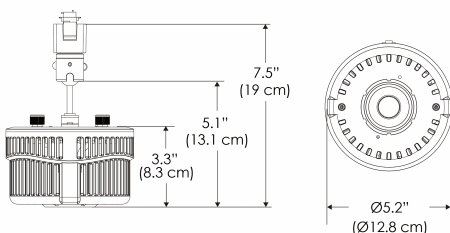

W500X-TG

Legacy product