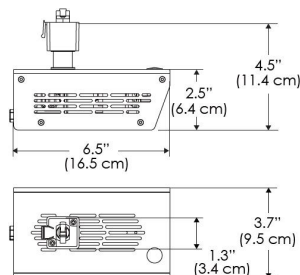

W500X-TG

Legacy product