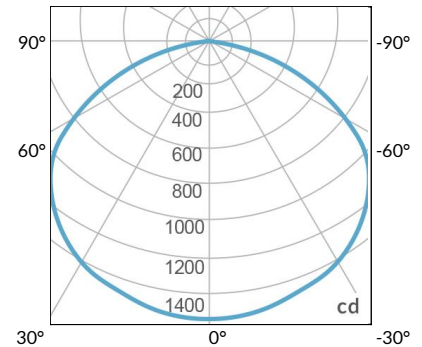

## PHOTOMETRIC DATA

AMZ

Distance		3' (~0.9 m)	5' (~1.5 m)	10' (~3.0 m)
@4000K	fc	276	145	36
	lux	2970	1556	378
@6500K	fc	276	145	36
	lux	2970	1556	378
Beam Diameter		∅ 5.1' (1.5m)	∅ 8.5' (2.6m)	∅ 16.9' (5.2m)

130°

Beam Angle : 130°

TB

Distance		3' (~0.9 m)	5' (~1.5 m)	10' (~3.0 m)
@10000K	fc	176	64	19
	lux	1891	680	203
@20000K	fc	111	40	13
	lux	1185	426	136
Beam Diameter		∅ 5.1' (1.5m)	∅ 8.5' (2.6m)	∅ 16.9' (5.2m)

130°

Beam Angle : 130°