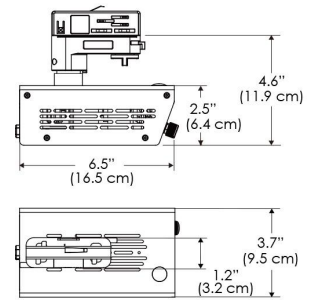

**MECHANICAL FIGURES**

**W500X-TOX/TON**

**PS**

**PSX**

**W500X-CLP**

**Mounting Bracket Dimensions ALL-CLP**

\*All -CLP configuration models come with standard DC cables of 6 inches and AC cables of 10 ft.

## PHOTOMETRIC DATA

AMZ

Distance		3' (~0.9 m)	5' (~1.5 m)	10' (~3.0 m)
@4000K	fc	276	145	36
	lux	2970	1556	378
@6500K	fc	276	145	36
	lux	2970	1556	378
Beam Diameter		∅ 5.1' (1.5m)	∅ 8.5' (2.6m)	∅ 16.9' (5.2m)