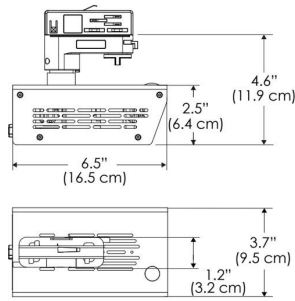

### SPECIFICATIONS

Beam Angle	130°
Spectrum Type	AMZ : Plant Flourish & Growth TB : Coral Health & Growth
Control	Intensity (0% - 100%), CCT
LED Source	DiCon Dense Matrix LED
Power Draw	175W max
AC Input Voltage	100 - 240V AC, 60Hz 100 - 277V AC (only CLP)
Cooling	Fan Cooled
Operating Temperature	32 - 104°F (0 - 40°C)
Fixture Weight	1.4lb (~0.6kg)
Power Supply Weight	1.6lb (~0.7kg)

**MECHANICAL FIGURES**

**W500X-TOX/TON**

**PS**

**PSX**

**W500X-CLP**

**Mounting Bracket Dimensions ALL-CLP**

\*All -CLP configuration models come with standard DC cables of 6 inches and AC cables of 10 ft.