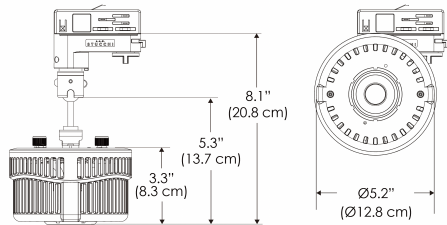

#### Plug/Connection

**US** US 120V  
**EU** EU 220V  
**277** US 277V (only with CLP)

### SPECIFICATIONS

Beam Angle	130°
Spectrum Type	AMZ : Plant Flourish & Growth TB : Coral Health & Growth
Control	Intensity (0% - 100%), CCT
LED Source	DiCon Dense Matrix LED
Power Draw	175W max
AC Input Voltage	100 - 240V AC, 60Hz 100 - 277V AC (only CLP)
Cooling	Fan Cooled
Operating Temperature	32 - 104°F (0 - 40°C)
Fixture Weight	1.4lb (~0.6kg)
Power Supply Weight	1.6lb (~0.7kg)

**MECHANICAL FIGURES**

**W500X-TOX/TON**

**PS**

**PSX**

**W500X-CLP**

**Mounting Bracket Dimensions ALL-CLP**

\*All -CLP configuration models come with standard DC cables of 6 inches and AC cables of 10 ft.