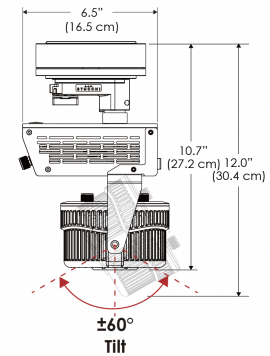

**MECHANICAL FIGURES**

**W500X-TOX/TON**

**PS**

**PSX**

**W500X-CLP**

**Mounting Bracket Dimensions ALL-CLP**

\*All -CLP configuration models come with standard DC cables of 6 inches and AC cables of 10 ft.

## PHOTOMETRIC DATA

AMZ

Distance		3' (~0.9 m)	5' (~1.5 m)	10' (~3.0 m)
@4000K	fc	276	145	36
	lux	2970	1556	378
@6500K	fc	276	145	36
	lux	2970	1556	378
Beam Diameter		∅ 5.1' (1.5m)	∅ 8.5' (2.6m)	∅ 16.9' (5.2m)

130°

Beam Angle : 130°

TB

Distance		3' (~0.9 m)	5' (~1.5 m)	10' (~3.0 m)
@10000K	fc	176	64	19
	lux	1891	680	203
@20000K	fc	111	40	13
	lux	1185	426	136
Beam Diameter		∅ 5.1' (1.5m)	∅ 8.5' (2.6m)	∅ 16.9' (5.2m)