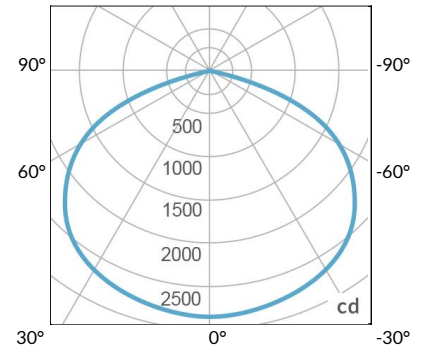

## PHOTOMETRIC DATA

AMZ

Distance		3' (~0.9 m)	5' (~1.5 m)	10' (~3.0 m)
@4000K	fc	276	145	36
	lux	2970	1556	378
@6500K	fc	276	145	36
	lux	2970	1556	378
Beam Diameter		∅ 5.1' (1.5m)	∅ 8.5' (2.6m)	∅ 16.9' (5.2m)

130°

Beam Angle : 130°

TB

Distance		3' (~0.9 m)	5' (~1.5 m)	10' (~3.0 m)
@10000K	fc	176	64	19
	lux	1891	680	203
@20000K	fc	111	40	13
	lux	1185	426	136
Beam Diameter		∅ 5.1' (1.5m)	∅ 8.5' (2.6m)	∅ 16.9' (5.2m)